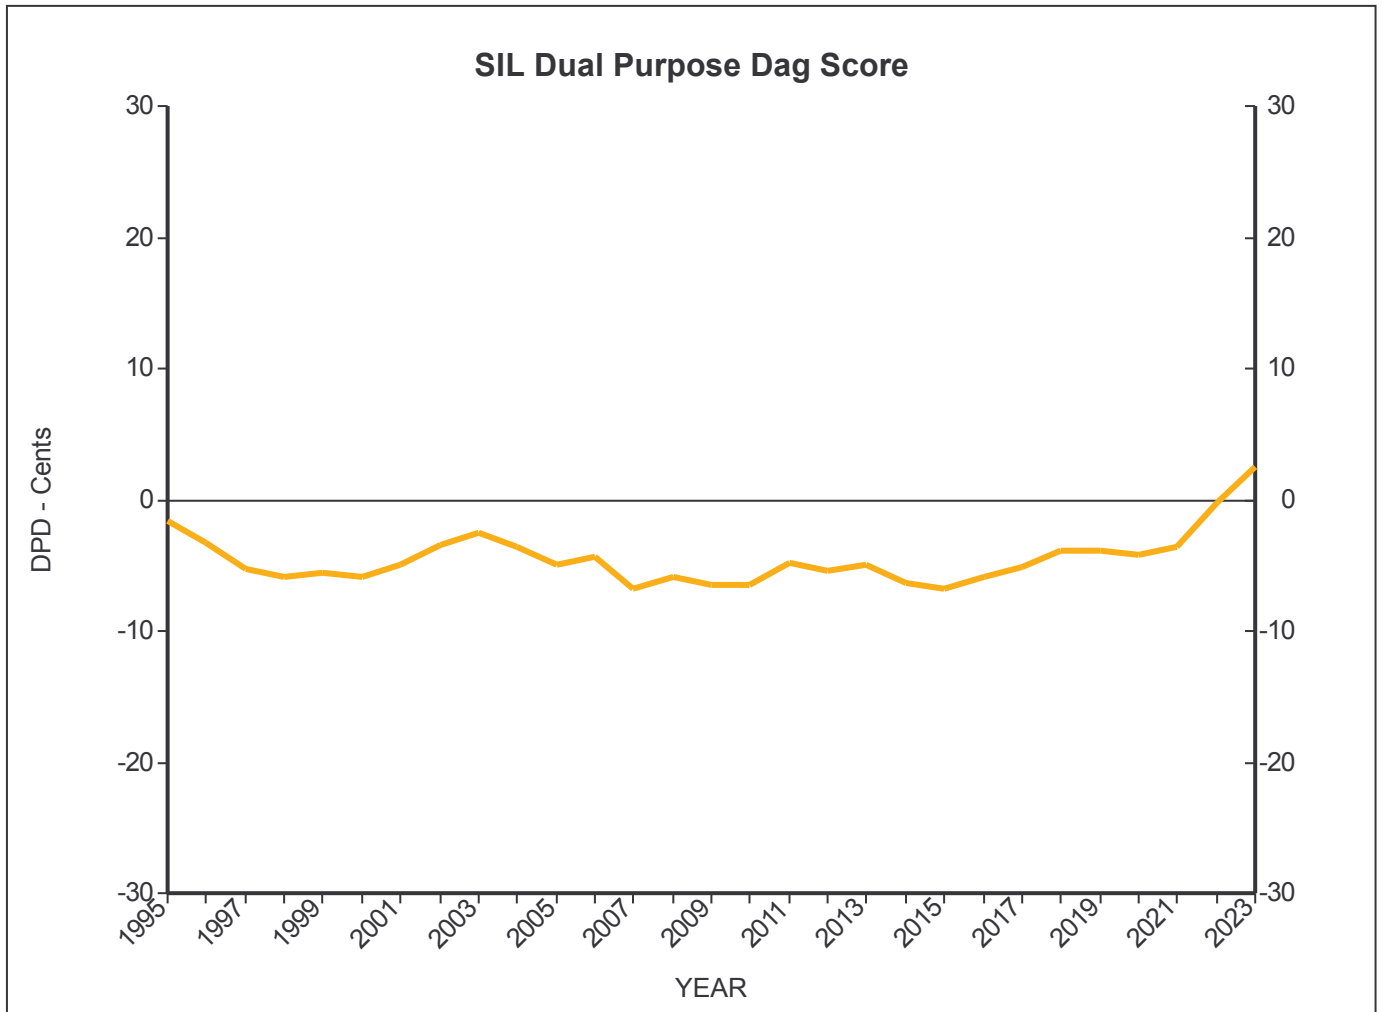

Genetic Trends

GE Analysis #41335 2/2/2024

for all Flocks

Analysis Flocks: 1,2,7,8 + 1420 others

Genetic Trends

for all Flocks

GE Analysis #41335 2/2/2024

Analysis Flocks: 1,2,7,8 + 1420 others

Genetic Trends

for all Flocks

GE Analysis #41335 2/2/2024

Analysis Flocks: 1,2,7,8 + 1420 others

Genetic Trends

for all Flocks

GE Analysis #41335 2/2/2024

Analysis Flocks: 1,2,7,8 + 1420 others