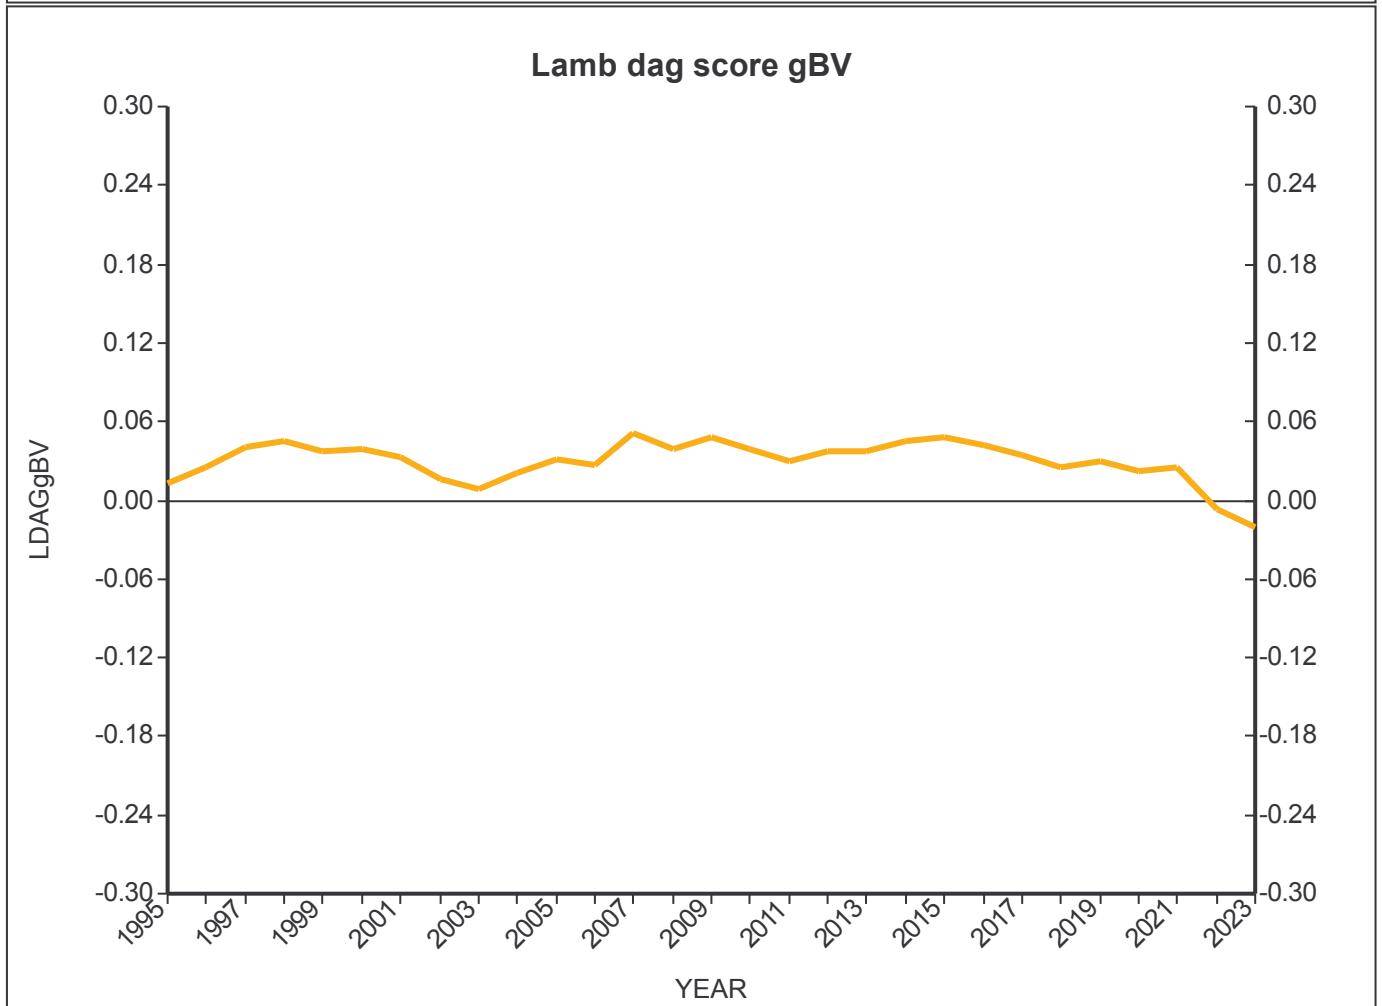

Genetic Trends

GE Analysis #41335 2/2/2024

for all Flocks

Analysis Flocks: 1,2,7,8 + 1420 others

Genetic Trends

for all Flocks

GE Analysis #41335 2/2/2024

Analysis Flocks: 1,2,7,8 + 1420 others

Genetic Trends

for all Flocks

GE Analysis #41335 2/2/2024

Analysis Flocks: 1,2,7,8 + 1420 others

Genetic Trends

for all Flocks

GE Analysis #41335 2/2/2024

Analysis Flocks: 1,2,7,8 + 1420 others