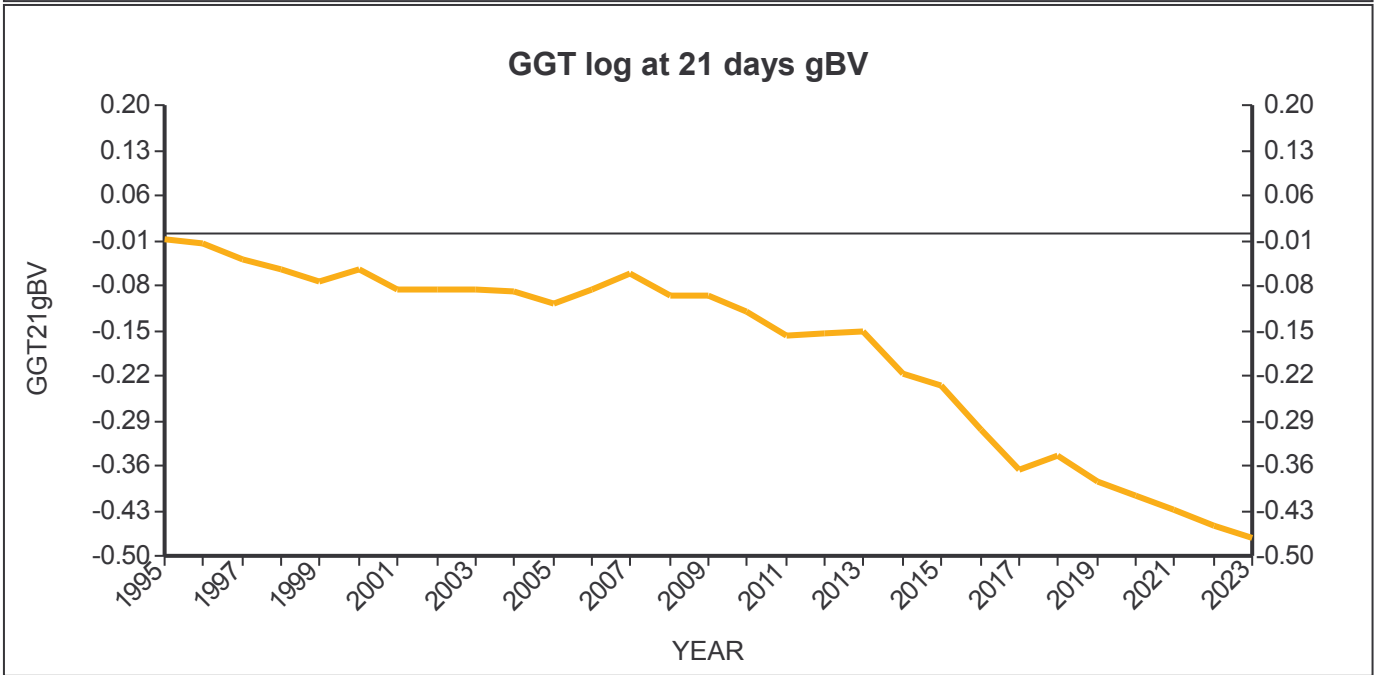

Genetic Trends

GE Analysis #41335 2/2/2024

for all Flocks

Analysis Flocks: 1,2,7,8 + 1420 others

Genetic Trends

for all Flocks

GE Analysis #41335 2/2/2024

Analysis Flocks: 1,2,7,8 + 1420 others

Genetic Trends

for all Flocks

GE Analysis #41335 2/2/2024

Analysis Flocks: 1,2,7,8 + 1420 others

Genetic Trends

for all Flocks

GE Analysis #41335 2/2/2024

Analysis Flocks: 1,2,7,8 + 1420 others