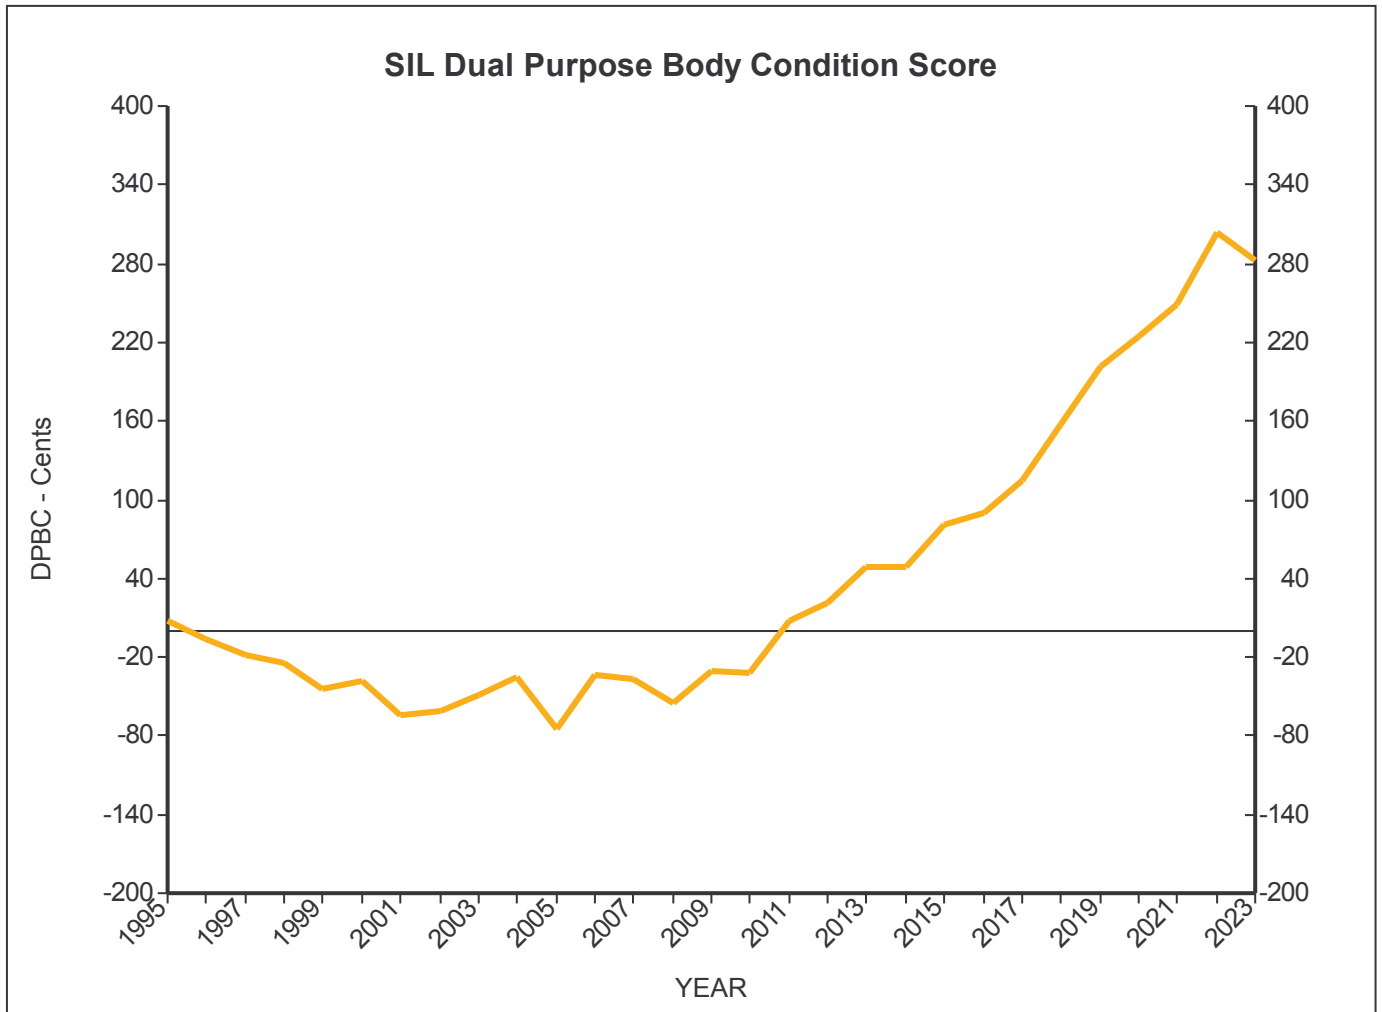

Genetic Trends

GE Analysis #41335 2/2/2024

for all Flocks

Analysis Flocks: 1,2,7,8 + 1420 others

Genetic Trends

for all Flocks

GE Analysis #41335 2/2/2024

Analysis Flocks: 1,2,7,8 + 1420 others

Genetic Trends

for all Flocks

GE Analysis #41335 2/2/2024

Analysis Flocks: 1,2,7,8 + 1420 others

Genetic Trends

for all Flocks

GE Analysis #41335 2/2/2024

Analysis Flocks: 1,2,7,8 + 1420 others