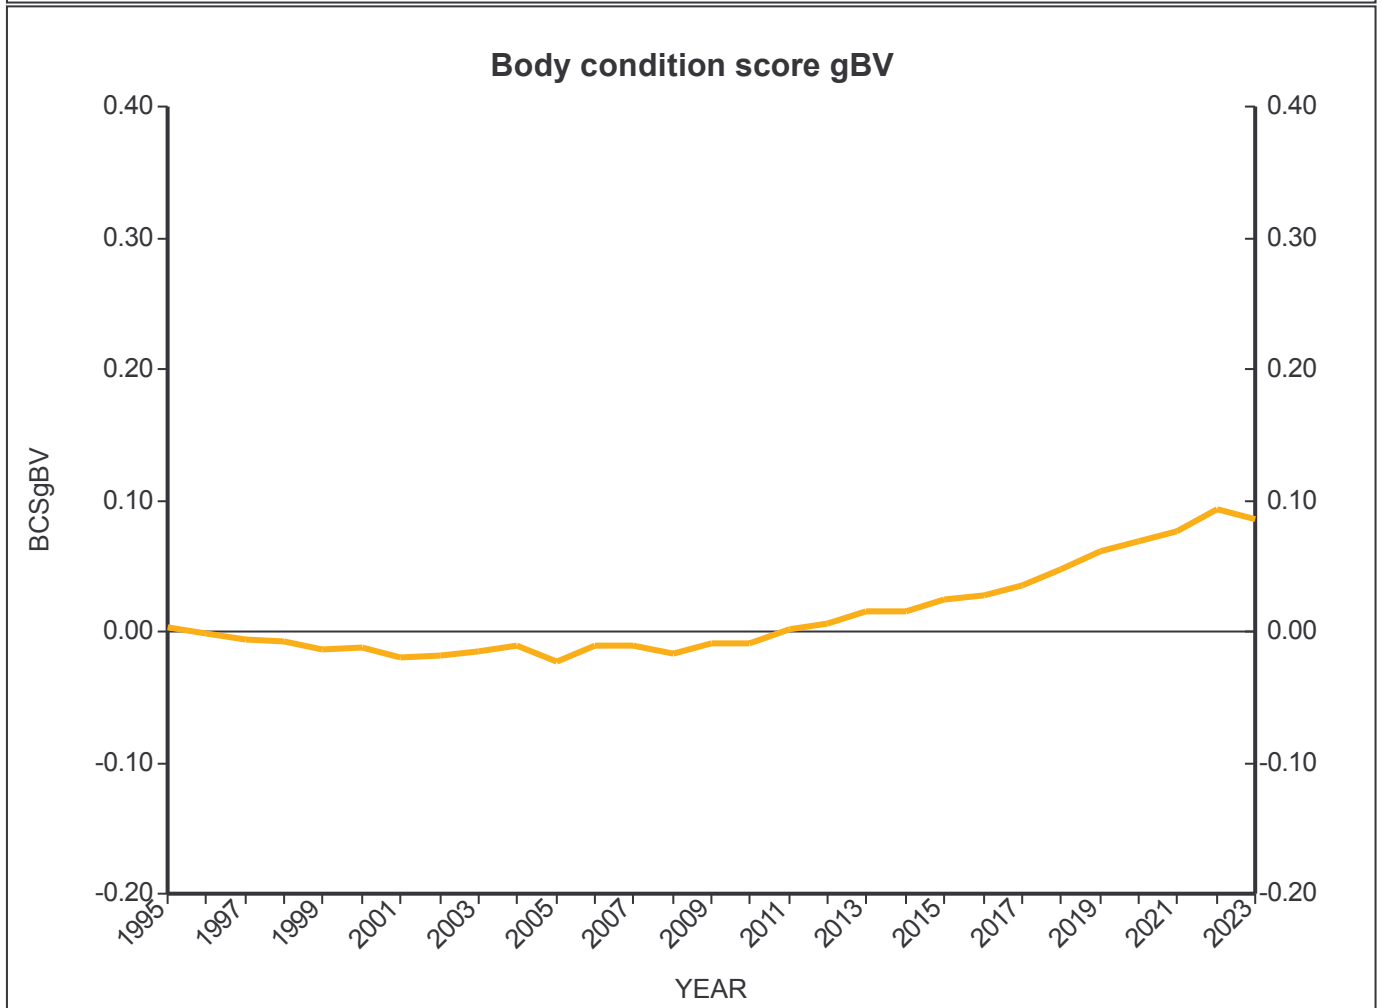

Genetic Trends

GE Analysis #41335 2/2/2024

for all Flocks

Analysis Flocks: 1,2,7,8 + 1420 others

Genetic Trends

for all Flocks

GE Analysis #41335 2/2/2024

Analysis Flocks: 1,2,7,8 + 1420 others

Genetic Trends

for all Flocks

GE Analysis #41335 2/2/2024

Analysis Flocks: 1,2,7,8 + 1420 others

Genetic Trends

for all Flocks

GE Analysis #41335 2/2/2024

Analysis Flocks: 1,2,7,8 + 1420 others