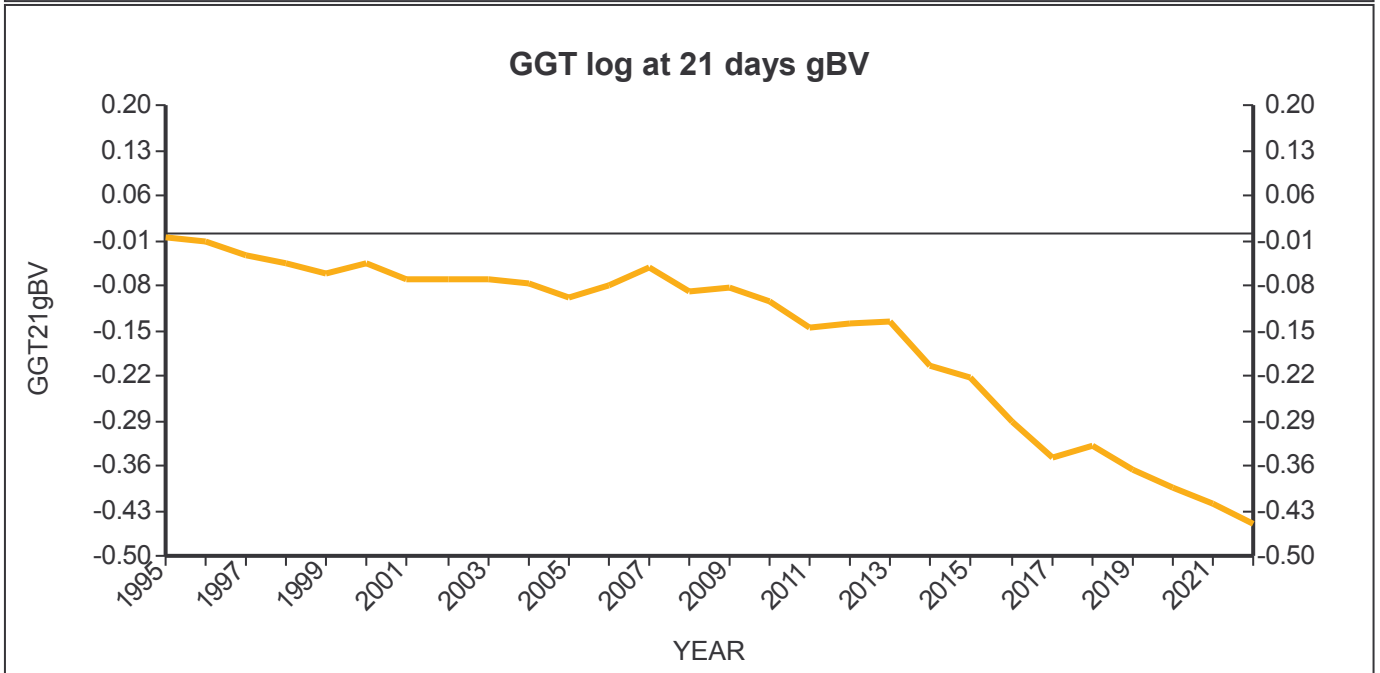

# Genetic Trends

for all Flocks

GE Analysis #40828 1/9/2023

Analysis Flocks: 1,2,7,8 + 1411 others