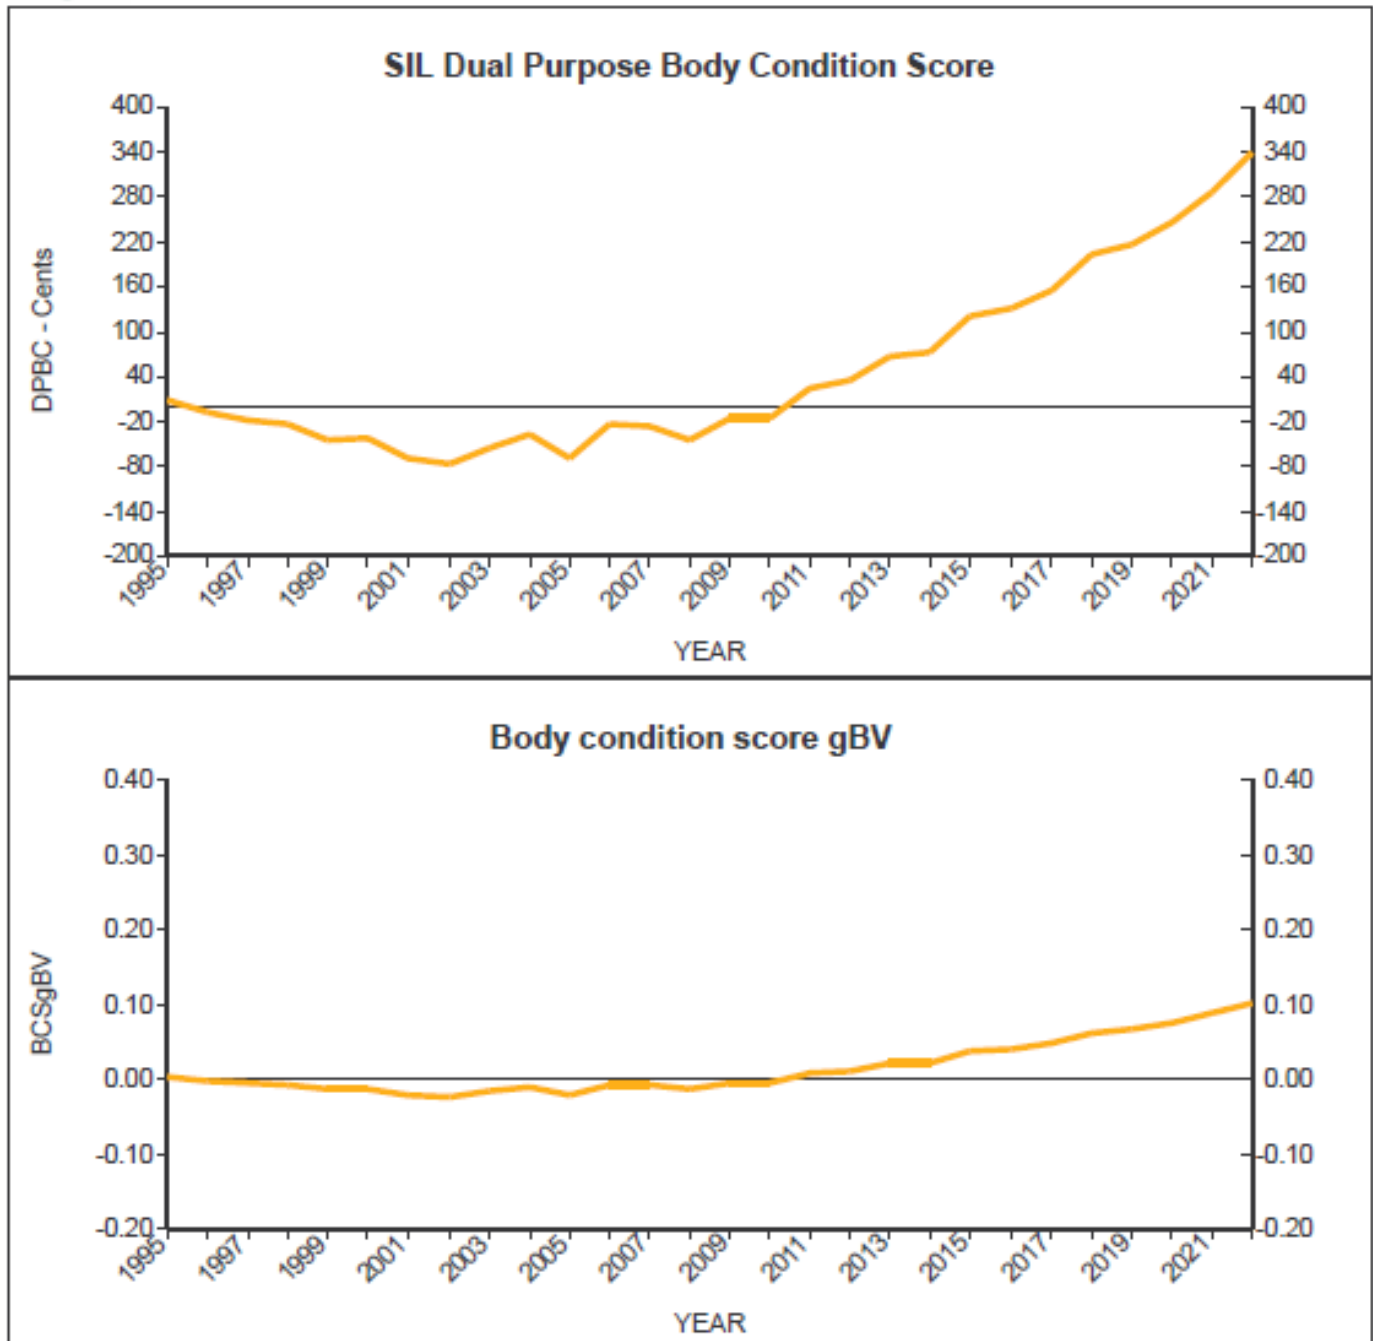

Health Genetic Trend Graphs

Genetic Trends

for all Flocks

GE Analysis #40458 31/3/2023

Analysis Flocks: 1,2,7,8 + 1395 others

Genetic Trends

for all Flocks

GE Analysis #40458 31/3/2023

Analysis Flocks: 1,2,7,8 + 1395 others

Genetic Trends

for all Flocks

GE Analysis #40458 31/3/2023

Analysis Flocks: 1,2,7,8 + 1395 others

Genetic Trends

for all Flocks

GE Analysis #40458 31/3/2023

Analysis Flocks: 1,2,7,8 + 1395 others