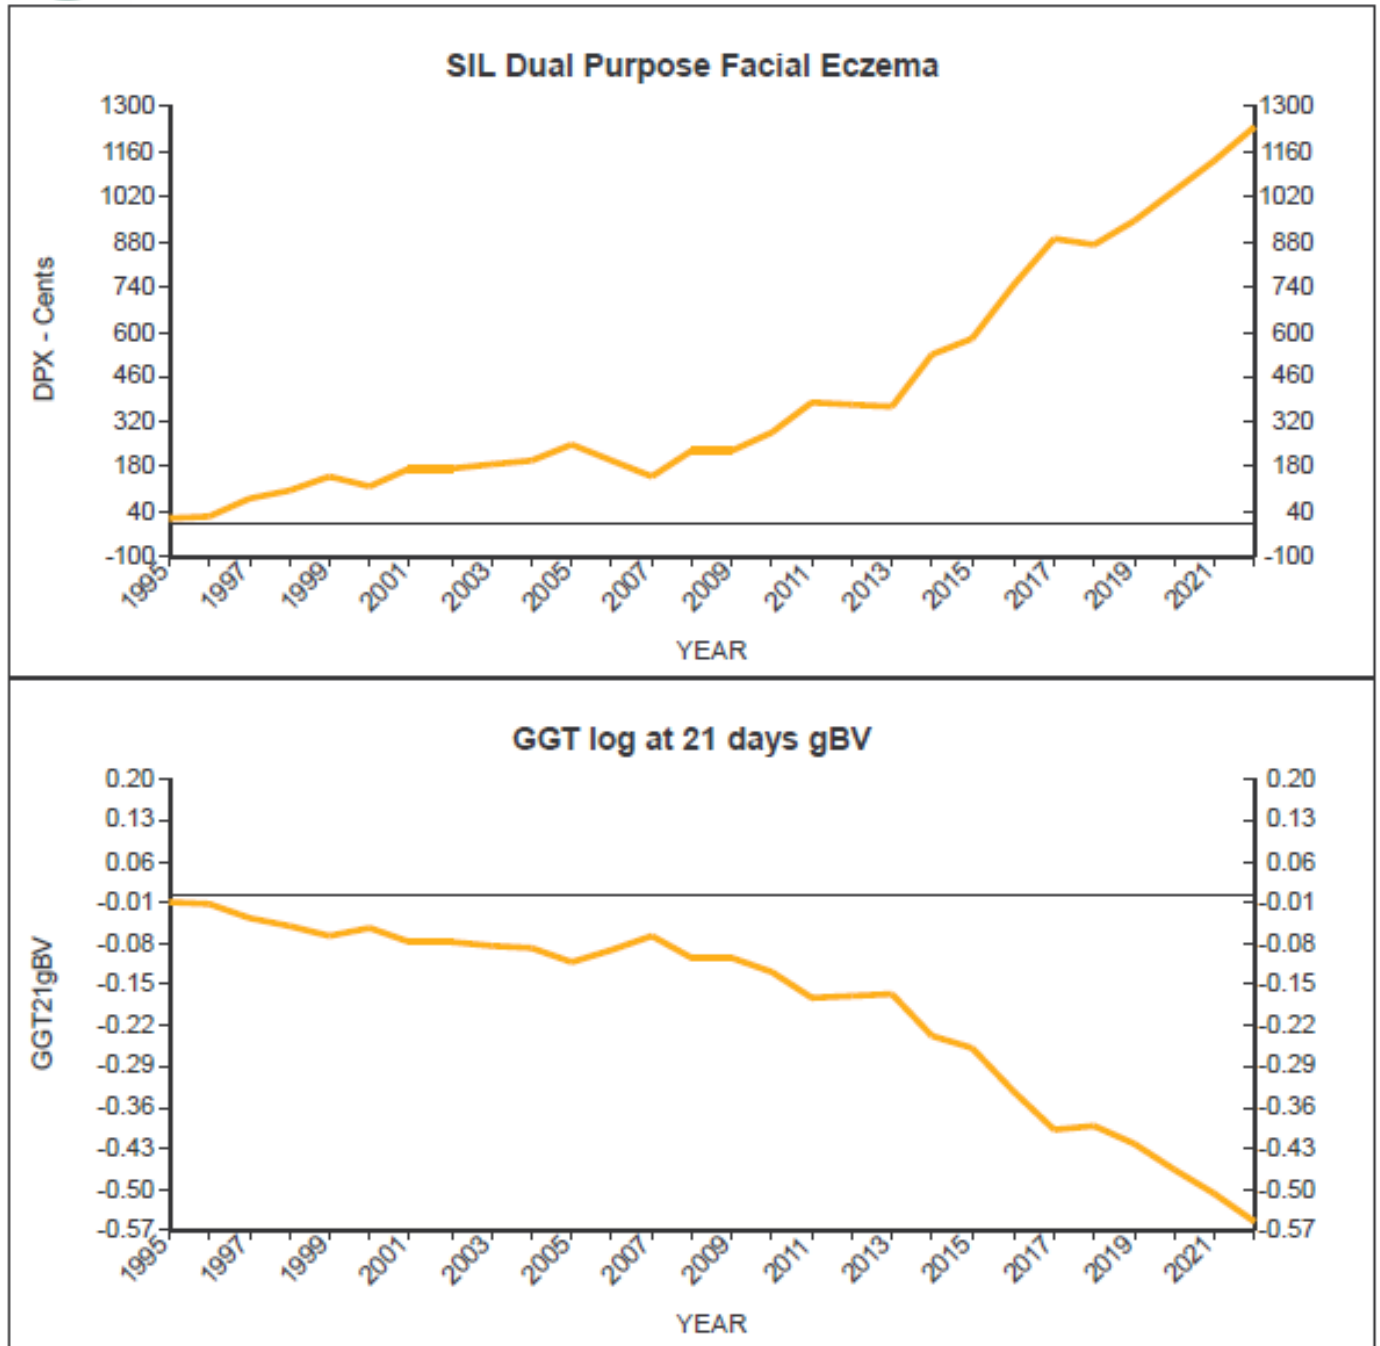

Health Genetic Trend Graphs

Genetic Trends

for all Flocks

GE Analysis #40458 31/3/2023

Analysis Flocks: 1,2,7,8 + 1395 others

Genetic Trends

for all Flocks

GE Analysis #40458 31/3/2023

Analysis Flocks: 1,2,7,8 + 1395 others

Genetic Trends

for all Flocks

GE Analysis #40458 31/3/2023

Analysis Flocks: 1,2,7,8 + 1395 others

Genetic Trends

for all Flocks

GE Analysis #40458 31/3/2023

Analysis Flocks: 1,2,7,8 + 1395 others