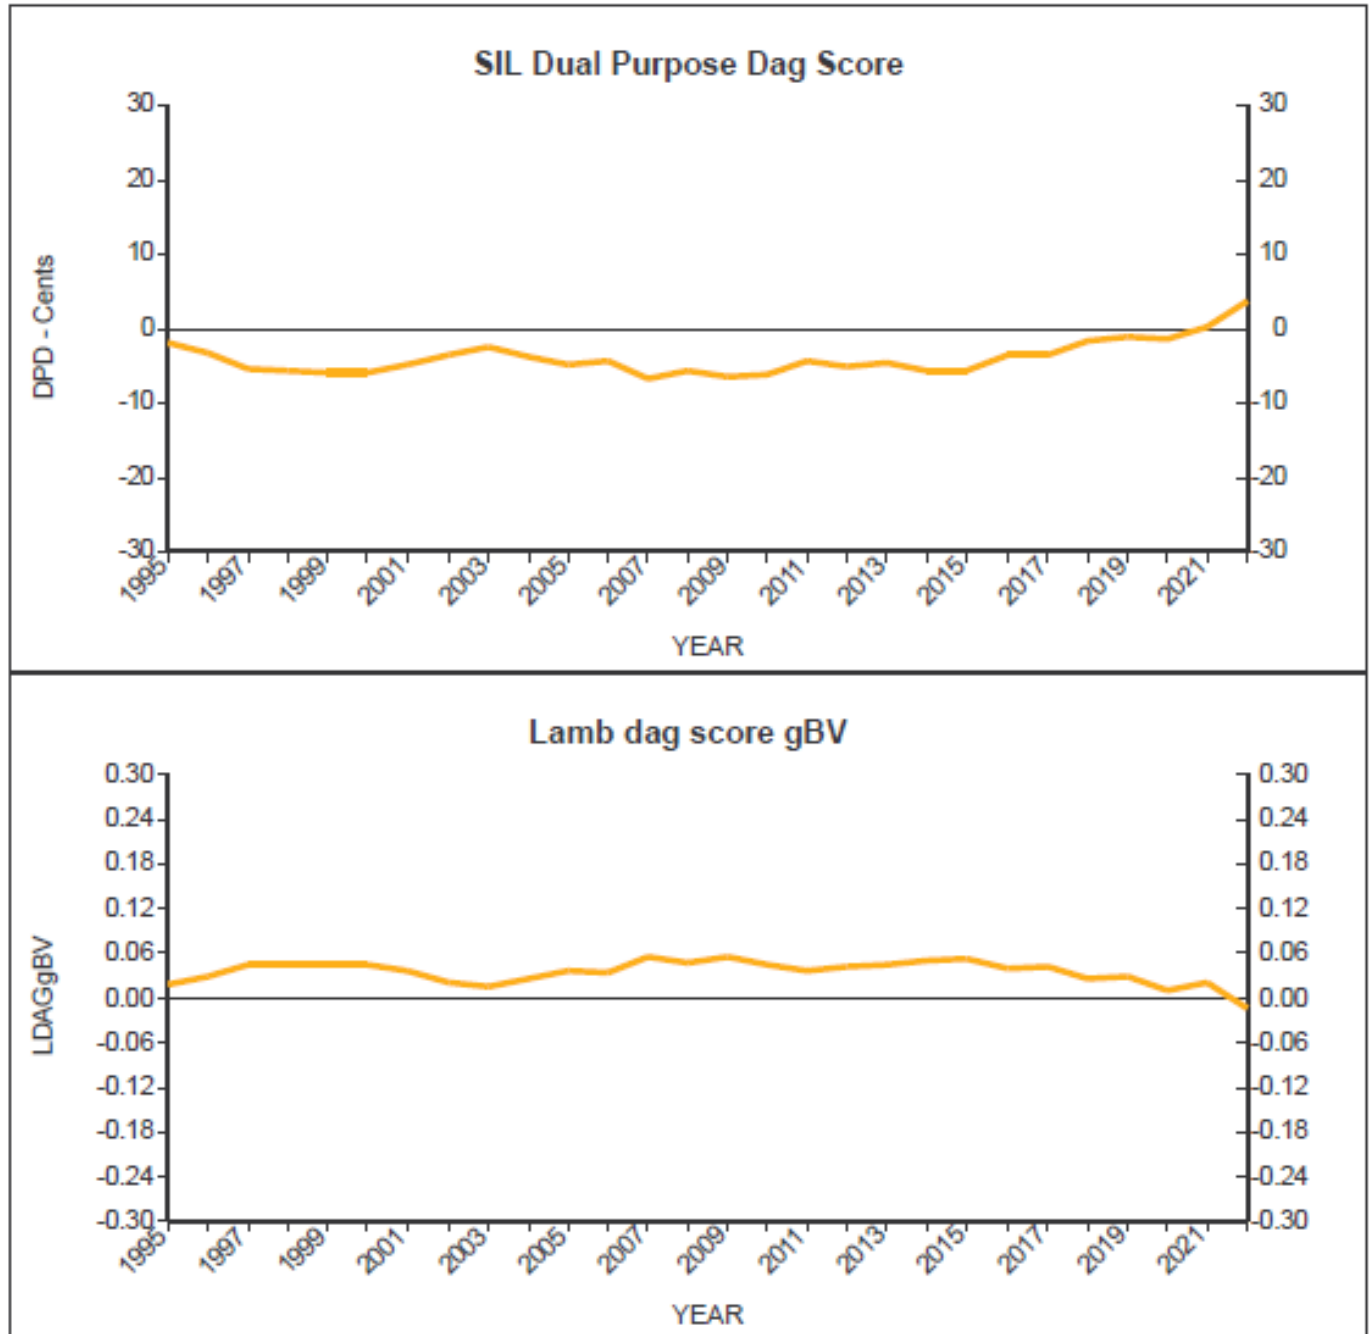

Health Genetic Trend Graphs

Genetic Trends

for all Flocks

GE Analysis #40458 31/3/2023

Analysis Flocks: 1,2,7,8 + 1395 others

Genetic Trends

for all Flocks

GE Analysis #40458 31/3/2023

Analysis Flocks: 1,2,7,8 + 1395 others

Genetic Trends

for all Flocks

GE Analysis #40458 31/3/2023

Analysis Flocks: 1,2,7,8 + 1395 others

Genetic Trends

for all Flocks

GE Analysis #40458 31/3/2023

Analysis Flocks: 1,2,7,8 + 1395 others