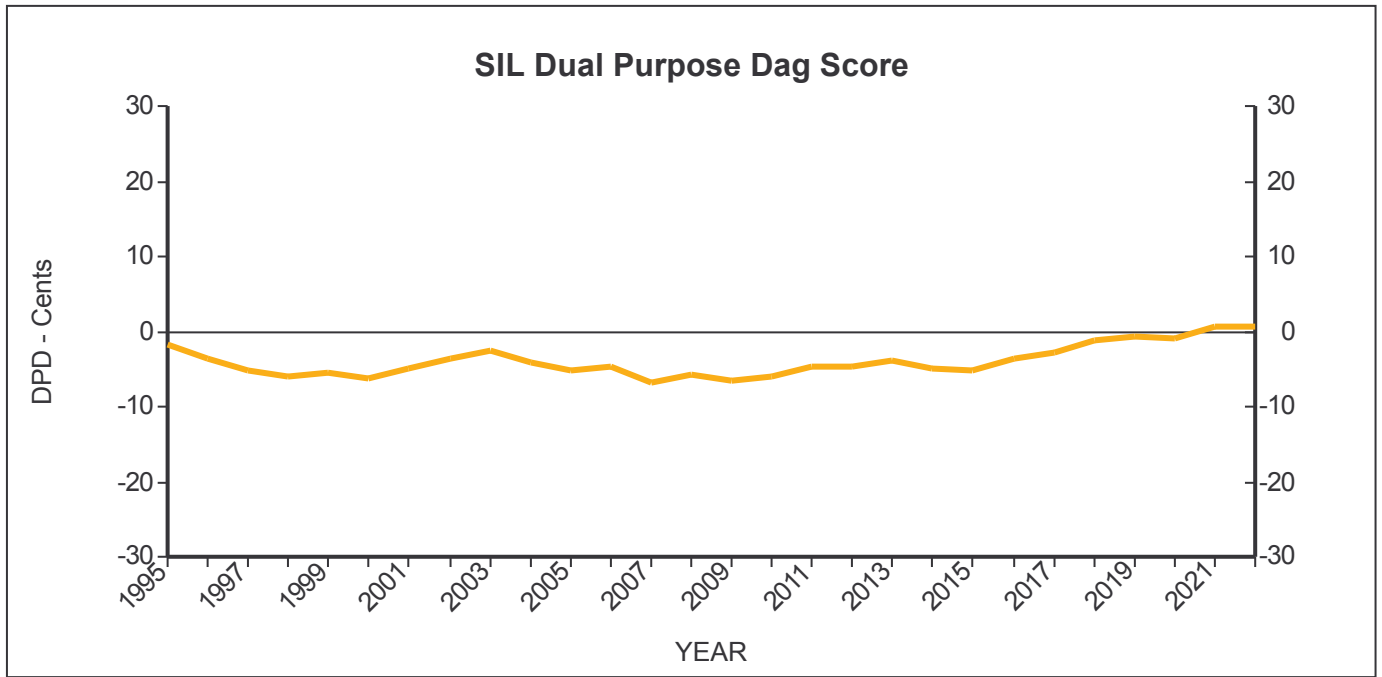

# Genetic Trends

for all Flocks

GE Analysis #40193 27/1/2023

Analysis Flocks: 1,2,7,8 + 1386 others