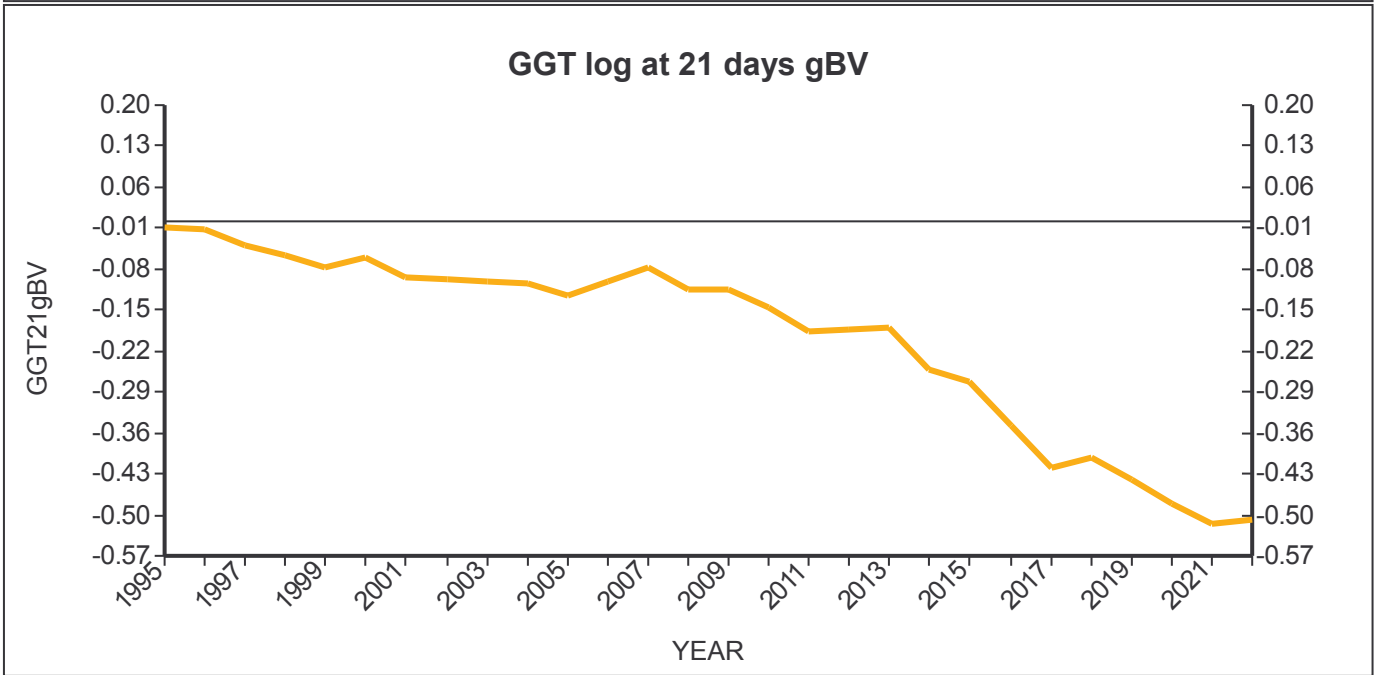

# Genetic Trends

for all Flocks

GE Analysis #40193 27/1/2023

Analysis Flocks: 1,2,7,8 + 1386 others