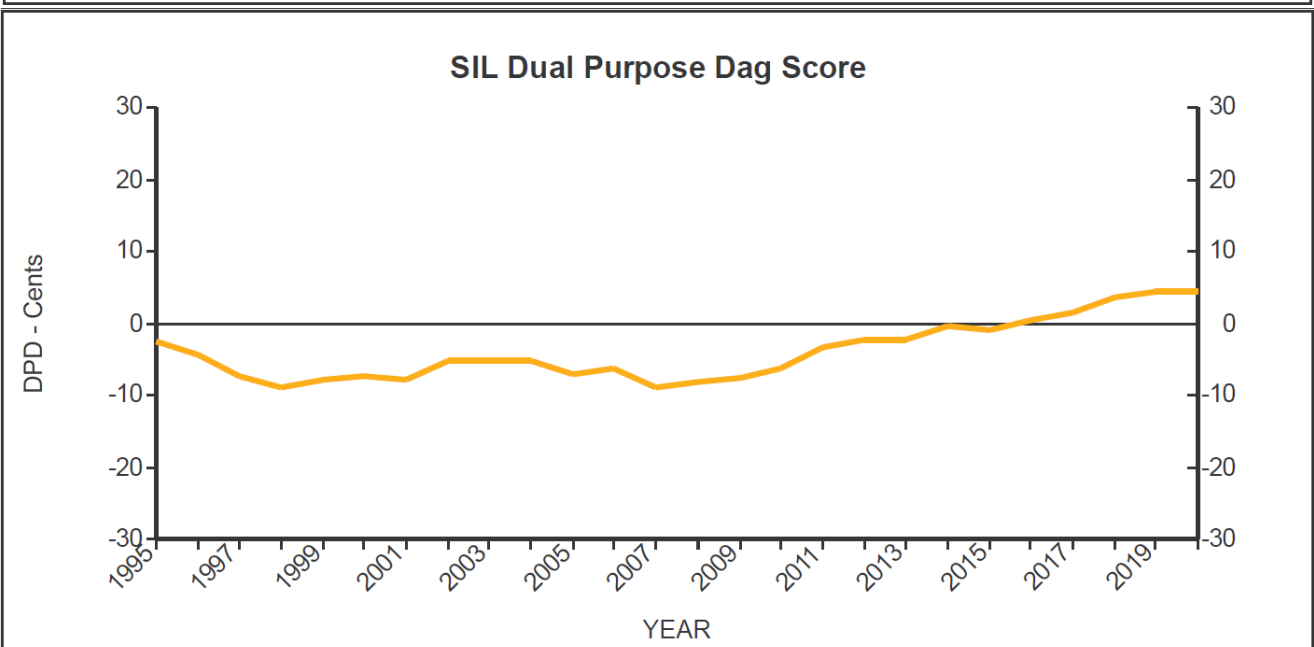

Genetic Trends

for all Flocks

GE Analysis #38662 1/10/2021

Analysis Flocks: 1,2,7,8 + 1340 others

Genetic Trends

for all Flocks

GE Analysis #38662 1/10/2021

Analysis Flocks: 1,2,7,8 + 1340 others

Genetic Trends

for all Flocks

GE Analysis #38662 1/10/2021

Analysis Flocks: 1,2,7,8 + 1340 others