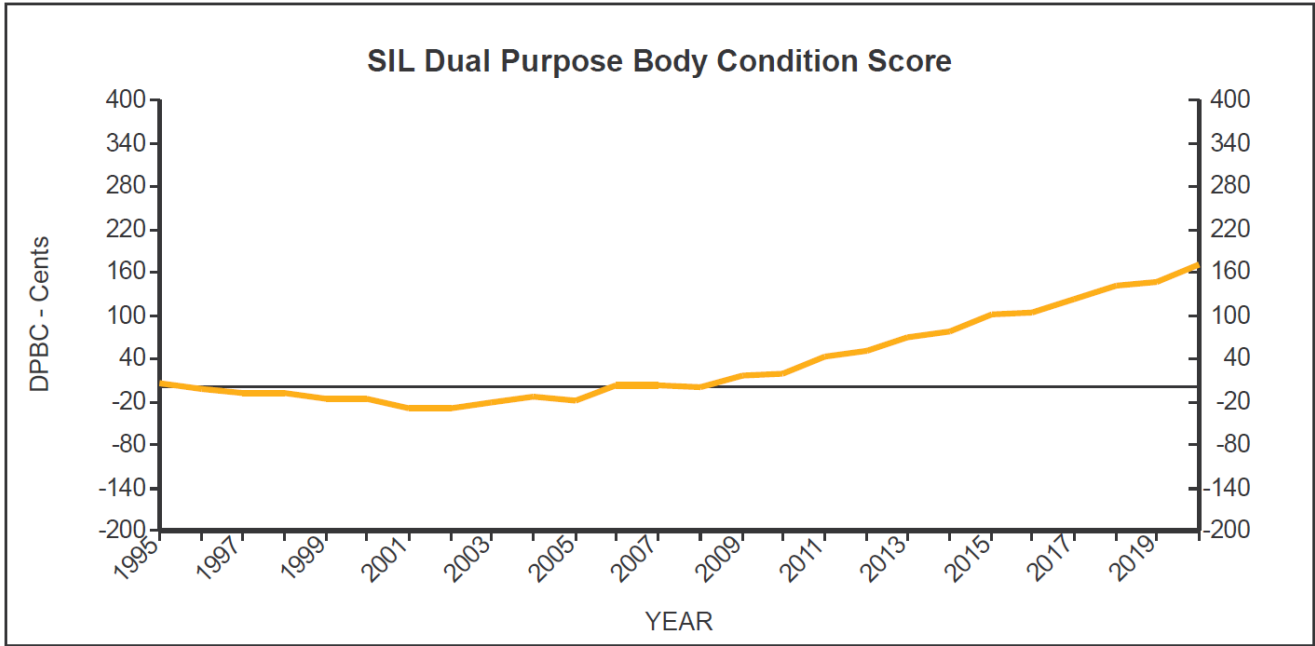

Genetic Trends

for all Flocks

GE Analysis #38662 1/10/2021

Analysis Flocks: 1,2,7,8 + 1340 others

Genetic Trends

for all Flocks

GE Analysis #38662 1/10/2021

Analysis Flocks: 1,2,7,8 + 1340 others

Genetic Trends

for all Flocks

GE Analysis #38662 1/10/2021

Analysis Flocks: 1,2,7,8 + 1340 others