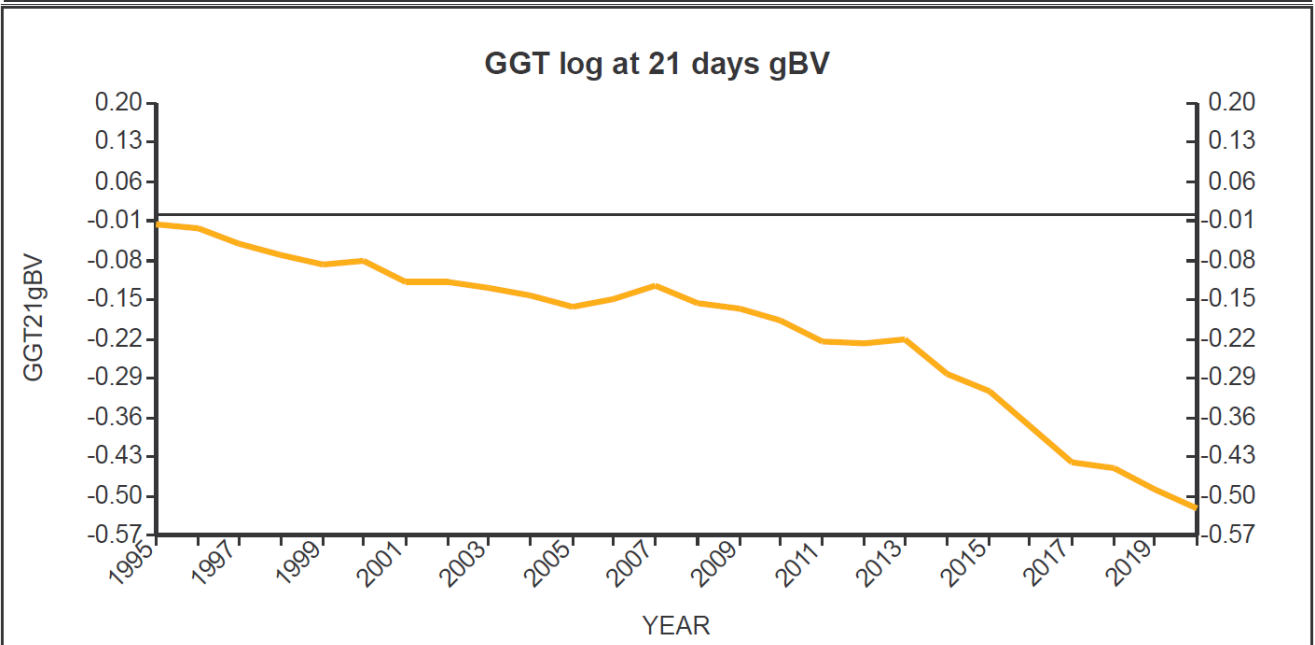

Genetic Trends

for all Flocks

GE Analysis #38662 1/10/2021

Analysis Flocks: 1,2,7,8 + 1340 others

Genetic Trends

for all Flocks

GE Analysis #38662 1/10/2021

Analysis Flocks: 1,2,7,8 + 1340 others

Genetic Trends

for all Flocks

GE Analysis #38662 1/10/2021

Analysis Flocks: 1,2,7,8 + 1340 others