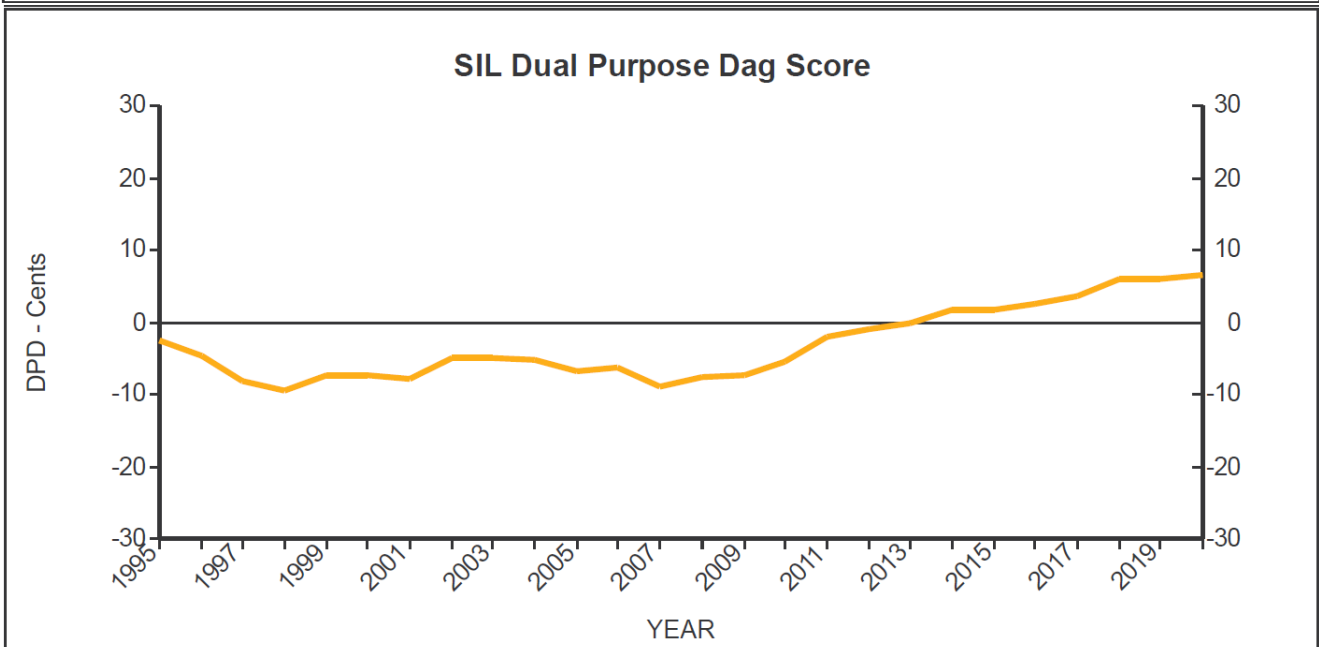

Genetic Trends

for all Flocks

GE Analysis #38520 4/6/2021

Analysis Flocks: 1,2,7,8 + 1334 others

Genetic Trends

for all Flocks

GE Analysis #38520 4/6/2021

Analysis Flocks: 1,2,7,8 + 1334 others

Genetic Trends

for all Flocks

GE Analysis #38520 4/6/2021

Analysis Flocks: 1,2,7,8 + 1334 others