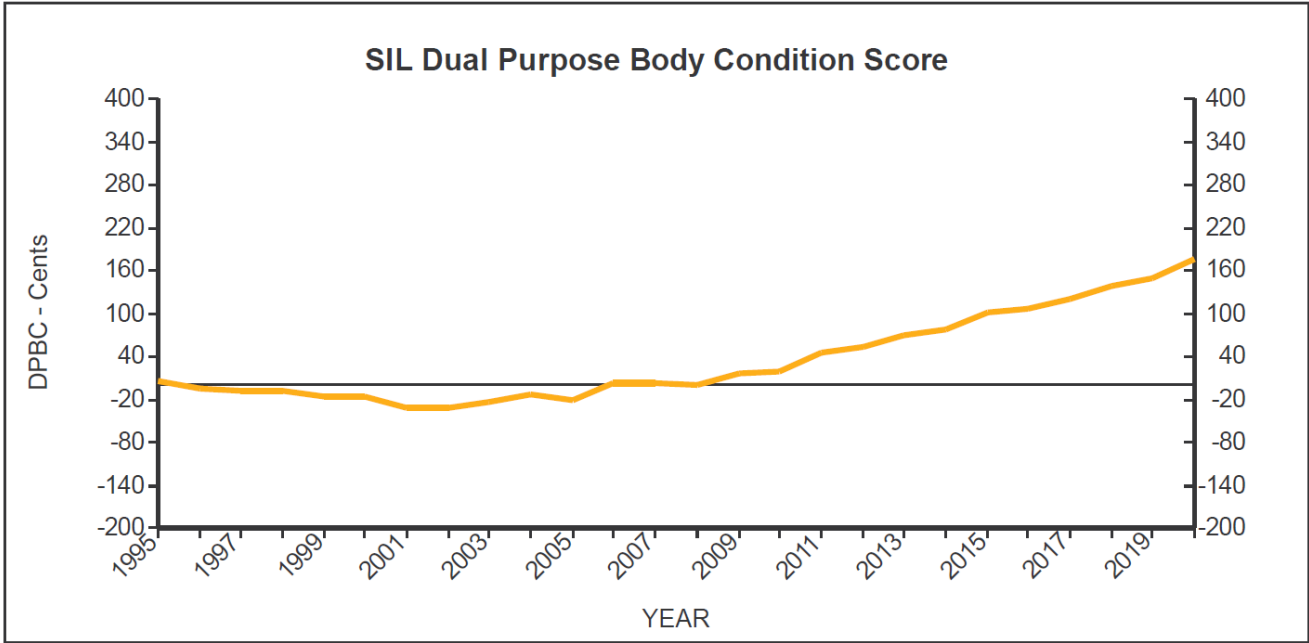

Genetic Trends

for all Flocks

GE Analysis #38520 4/6/2021

Analysis Flocks: 1,2,7,8 + 1334 others

Genetic Trends

for all Flocks

GE Analysis #38520 4/6/2021

Analysis Flocks: 1,2,7,8 + 1334 others

Genetic Trends

for all Flocks

GE Analysis #38520 4/6/2021

Analysis Flocks: 1,2,7,8 + 1334 others