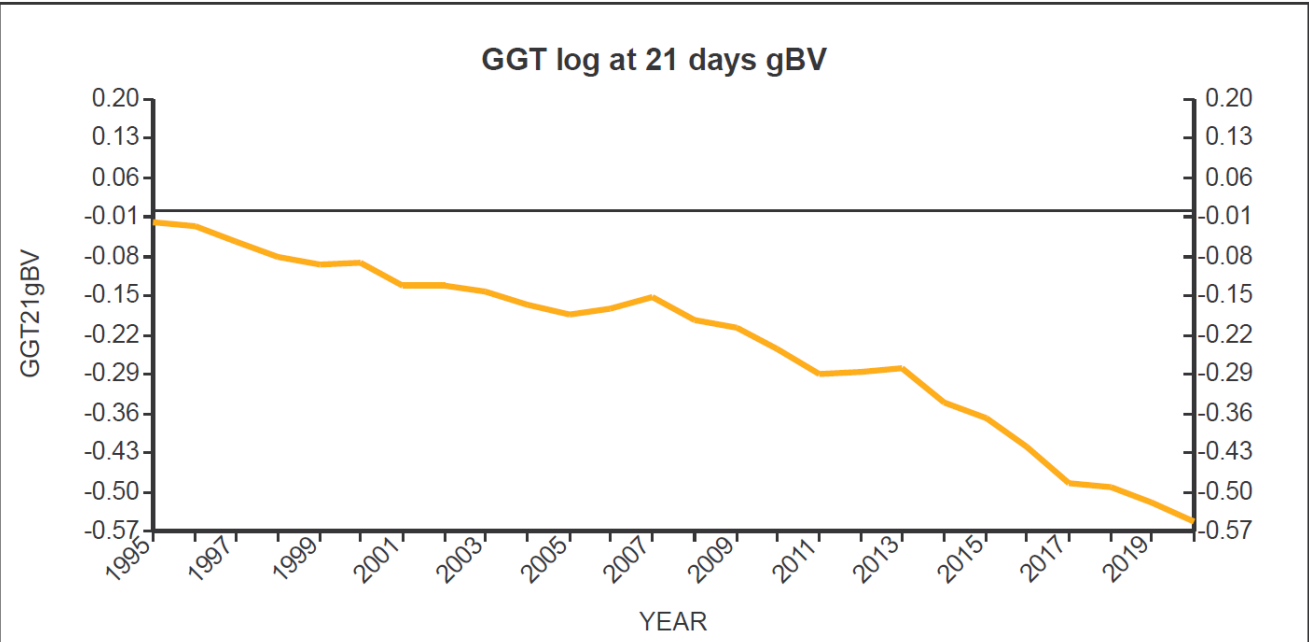

Genetic Trends

for all Flocks

GE Analysis #38520 4/6/2021

Analysis Flocks: 1,2,7,8 + 1334 others

Genetic Trends

for all Flocks

GE Analysis #38520 4/6/2021

Analysis Flocks: 1,2,7,8 + 1334 others

Genetic Trends

for all Flocks

GE Analysis #38520 4/6/2021

Analysis Flocks: 1,2,7,8 + 1334 others