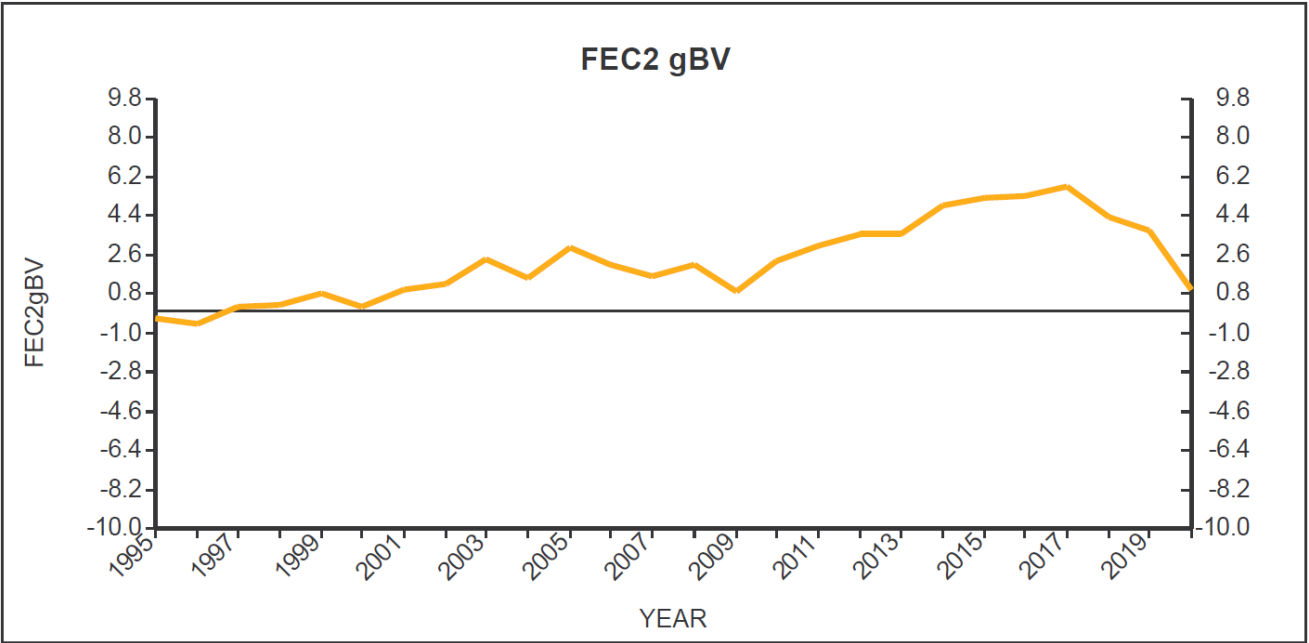

Genetic Trends

for all Flocks

GE Analysis #38520 4/6/2021

Analysis Flocks: 1,2,7,8 + 1334 others

Genetic Trends

for all Flocks

GE Analysis #38520 4/6/2021

Analysis Flocks: 1,2,7,8 + 1334 others

Genetic Trends

for all Flocks

GE Analysis #38520 4/6/2021

Analysis Flocks: 1,2,7,8 + 1334 others