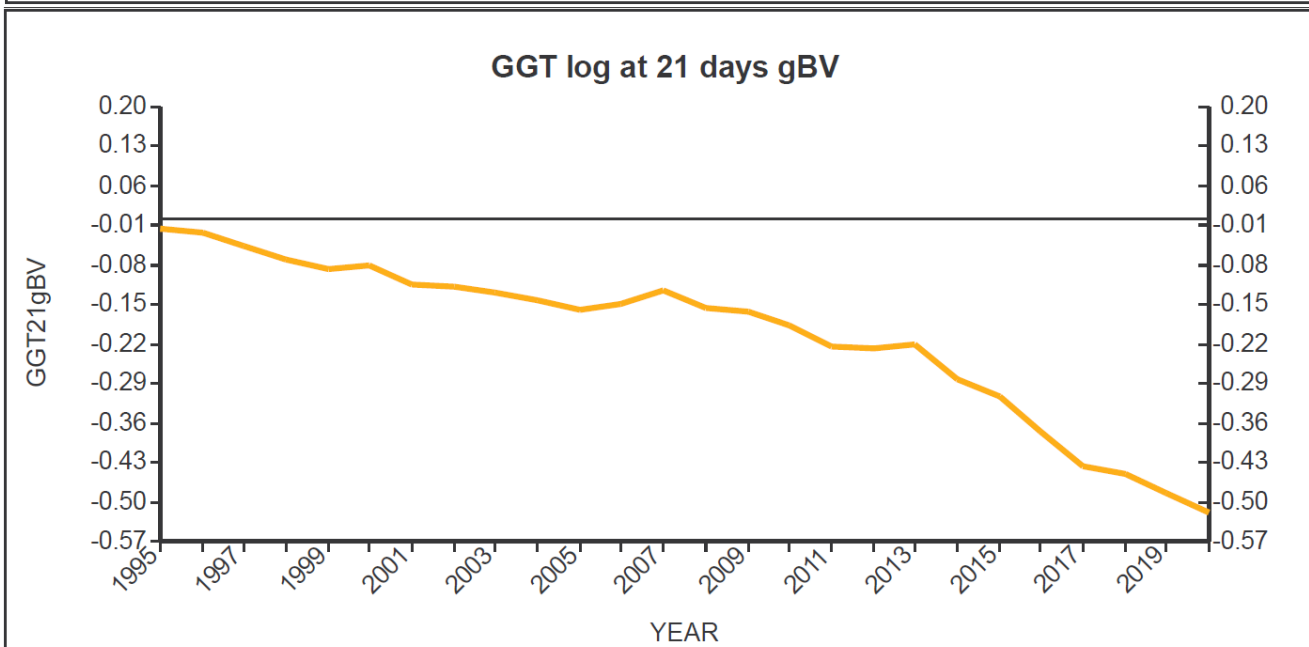

Genetic Trends

for all Flocks

GE Analysis #38710 29/10/2021

Analysis Flocks: 1,2,7,8 + 1340 others

Genetic Trends

for all Flocks

GE Analysis #38710 29/10/2021

Analysis Flocks: 1,2,7,8 + 1340 others

Genetic Trends

for all Flocks

GE Analysis #38710 29/10/2021

Analysis Flocks: 1,2,7,8 + 1340 others