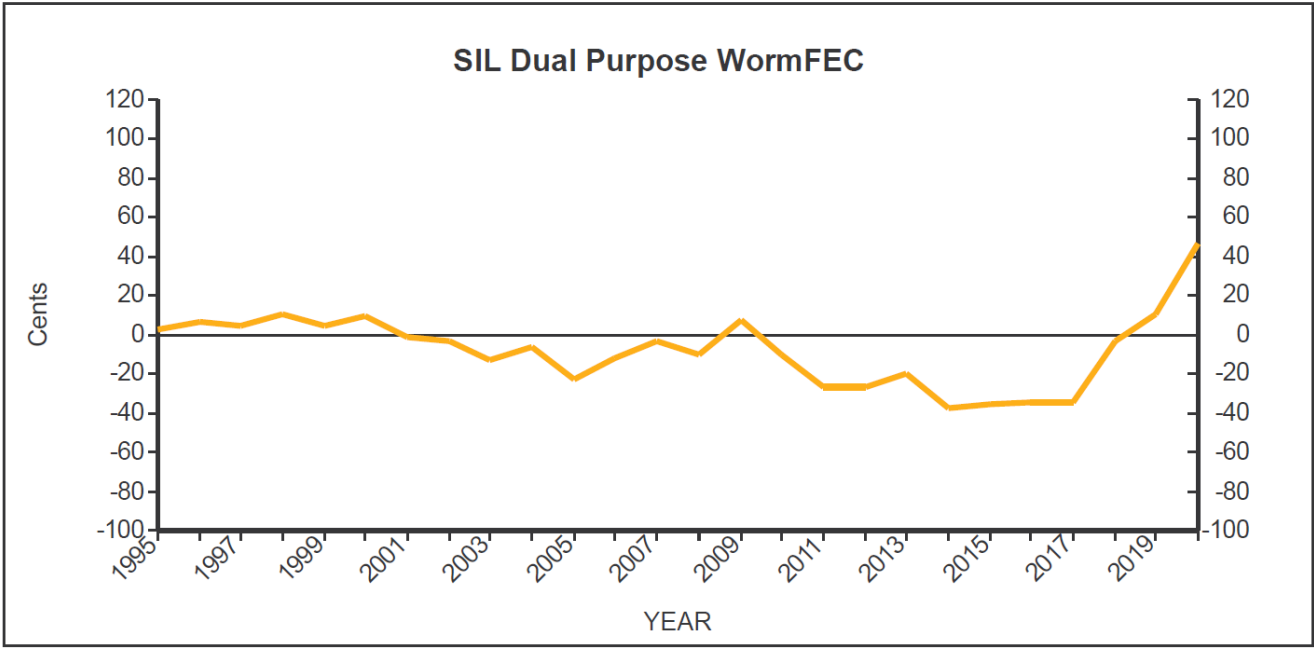

Genetic Trends

for all Flocks

GE Analysis #38710 29/10/2021

Analysis Flocks: 1,2,7,8 + 1340 others

Genetic Trends

for all Flocks

GE Analysis #38710 29/10/2021

Analysis Flocks: 1,2,7,8 + 1340 others

Genetic Trends

for all Flocks

GE Analysis #38710 29/10/2021

Analysis Flocks: 1,2,7,8 + 1340 others