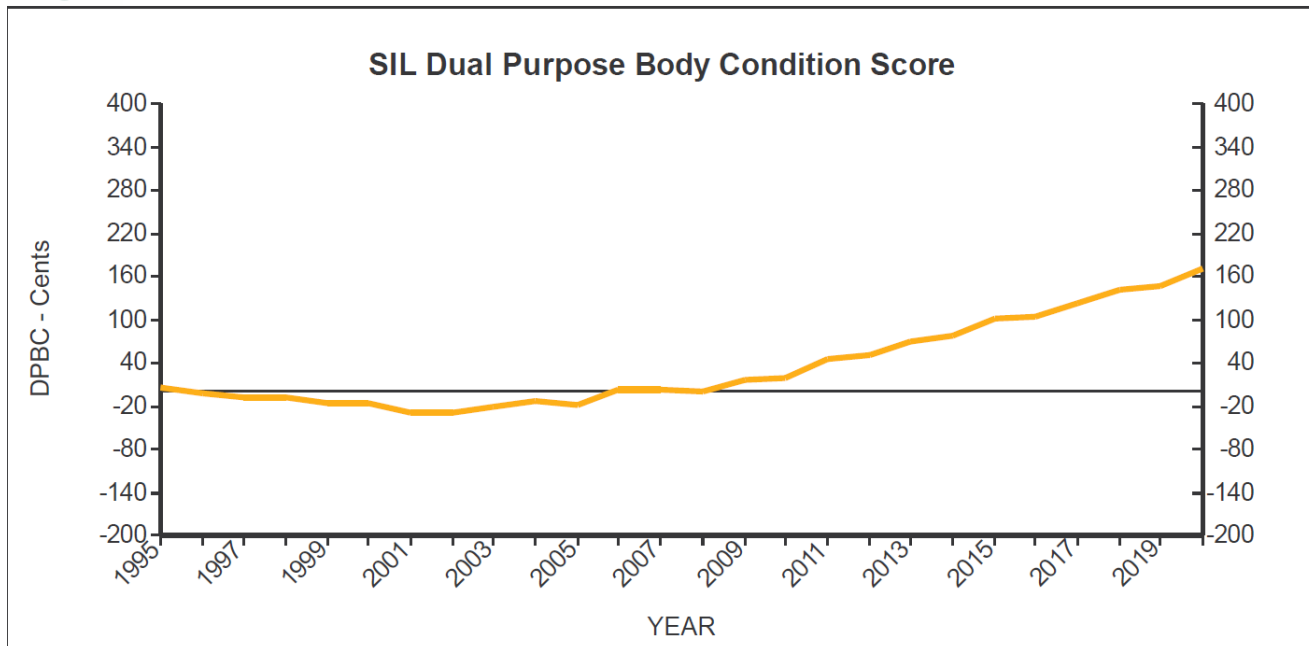

Genetic Trends

for all Flocks

GE Analysis #38710 29/10/2021

Analysis Flocks: 1,2,7,8 + 1340 others

Genetic Trends

for all Flocks

GE Analysis #38710 29/10/2021

Analysis Flocks: 1,2,7,8 + 1340 others

Genetic Trends

for all Flocks

GE Analysis #38710 29/10/2021

Analysis Flocks: 1,2,7,8 + 1340 others