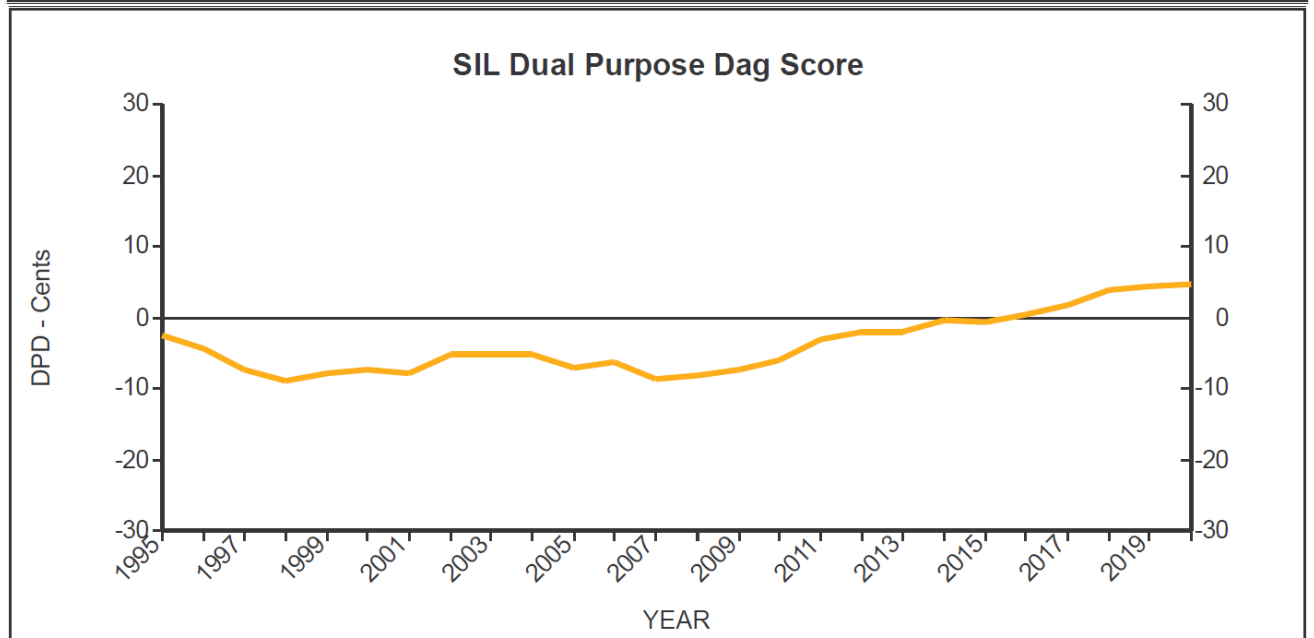

Genetic Trends

for all Flocks

GE Analysis #38710 29/10/2021

Analysis Flocks: 1,2,7,8 + 1340 others

Genetic Trends

for all Flocks

GE Analysis #38710 29/10/2021

Analysis Flocks: 1,2,7,8 + 1340 others

Genetic Trends

for all Flocks

GE Analysis #38710 29/10/2021

Analysis Flocks: 1,2,7,8 + 1340 others